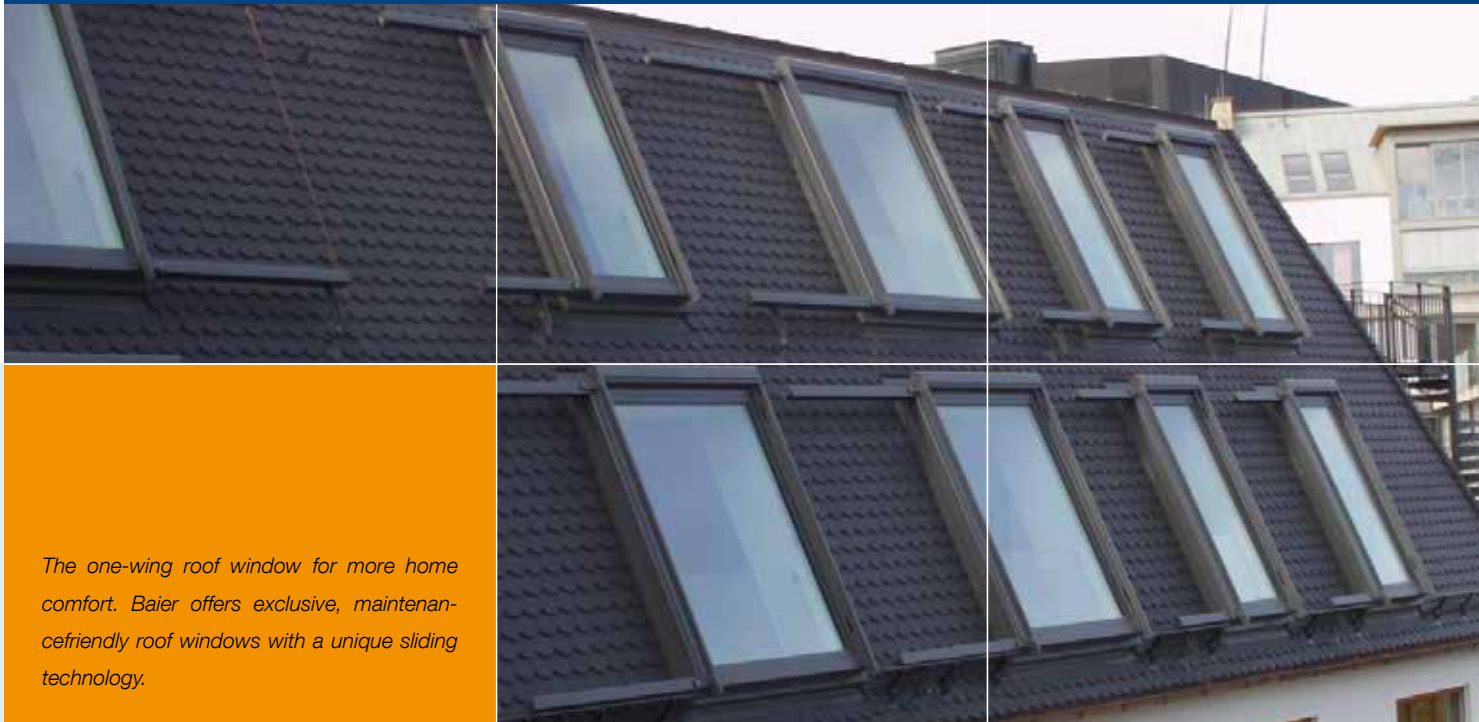

ROOF SLIDING WINDOWS

Baier[®]

Moving elements of light and shade

ROOF SLIDING WINDOWS – LIGHT, AIR, QUALITY OF LIFE

Baier means movement. Not only for your façade – Just in time

INDIVIDUAL SOLUTION EXPERTISE – FLEXIBLE AND FAST

ROOF SLIDING WINDOWS CLASSIC

Baier means movement. – Just in time

The one-wing roof window for more home comfort. Baier offers exclusive, maintenance-friendly roof windows with a unique sliding technology.

A roof sliding window that fulfils all requirements architecturally and aesthetically as well as the demands of the building physics.

Roof sliding windows by Baier are the

ideal solution when the architecture of your

loft conversions has an optimal living experience in mind. Baier has got the multi-talent amongst roof windows.

The Baier Classic series are convincing with their comfortable operation and elegant integration into the roof. Through various types of glass (until triple glazing), colours and equipment details there is no limit for styling wishes. The Classic series can be opened to the right or to the left. The manufacture undergoes complex quality controls and is done to the highest standards.