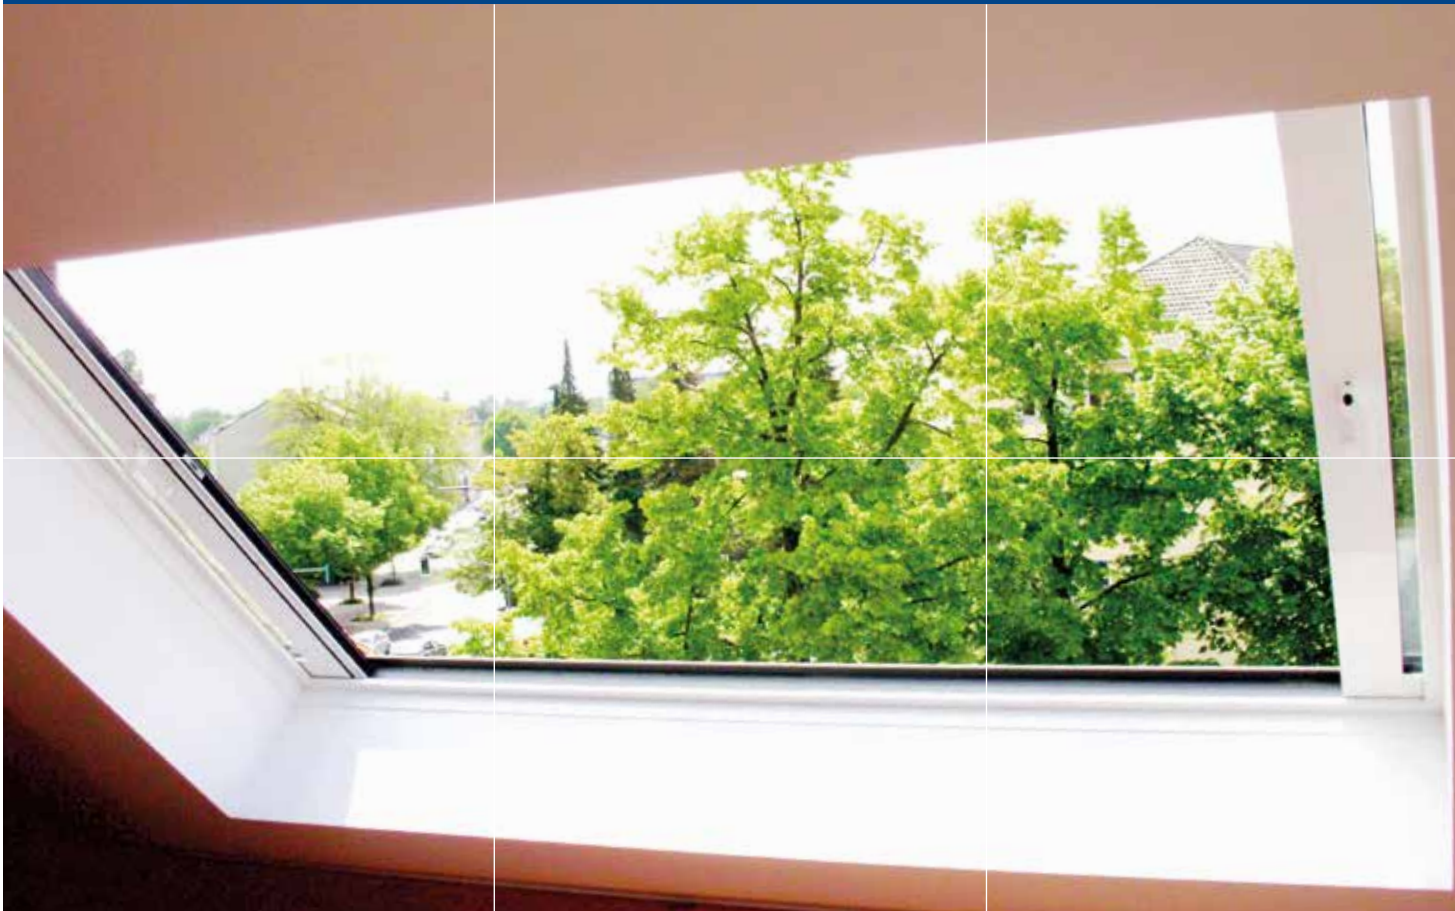

INDIVIDUAL SOLUTION EXPERTISE – FLEXIBLE AND FAST

Baier means movement. Not only for your façade – Just in time

Roof sliding windows – maximum opening for your roof living space.

Baier creates movement. For more than 40 years Baier has been specialized in the development, production and nationwide assembly of moving facade elements. Besides classic light metal engineering, the product range also includes a portfolio of sliding windows, sliding shutters, drive technology roof window blinds and door technology. Furthermore, Baier is also an acknowledged distributor for other well-known brands.