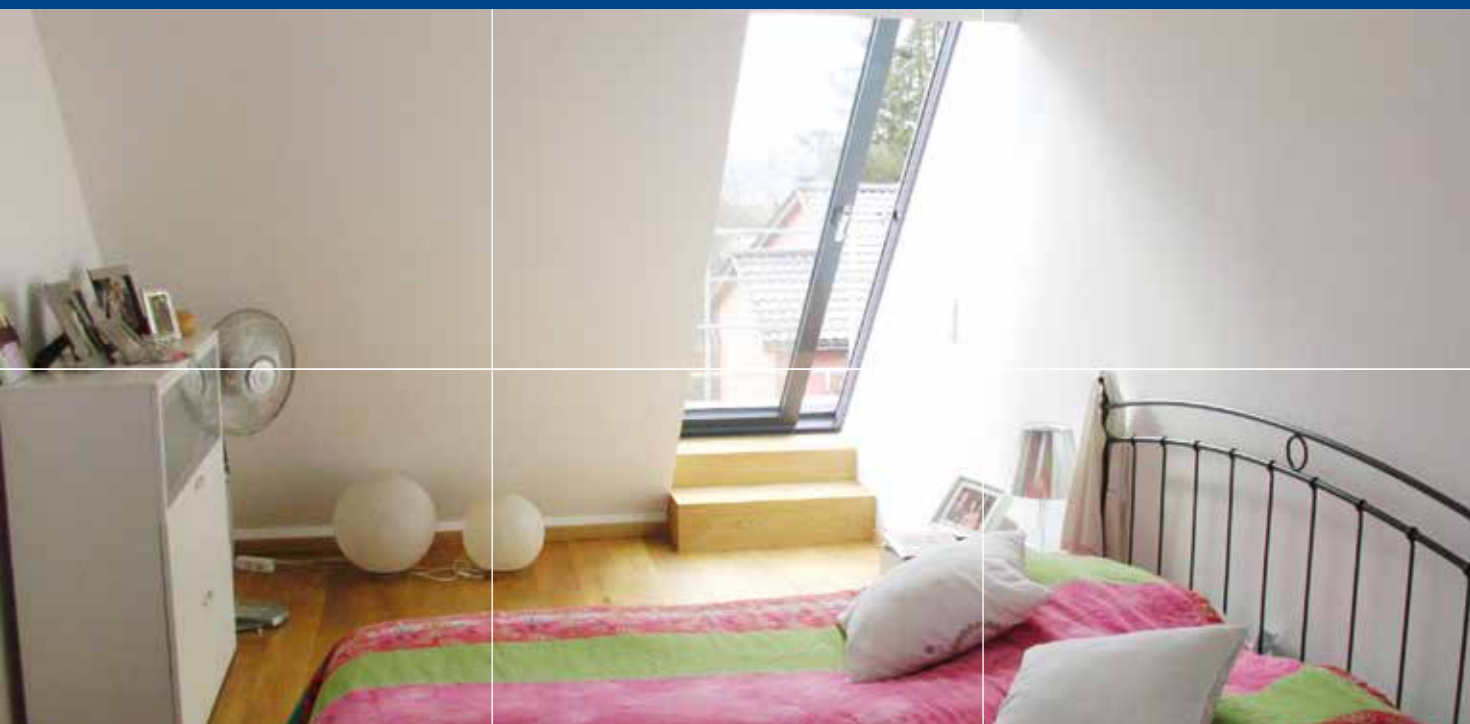

No matter whether a good view or an exit – you should not forgo any comfort in order to do your rehabilitations and roof extensions.

- Without disturbing wings – inside and outside
- Almost unlimited choice of colours
- With frame extension
- Manufactured with the latest thermal insulation regulation
- Ideal for restructuring and renovation
- CE certified (EN 14351-1)

Sizes: Balcony exit Classic			
Height in mm	Width in mm		
	1205	1405	1605
1860	•	•	•
2060	•	•	•
2260	•	•	•
2560	•	•	•

Special sizes on request