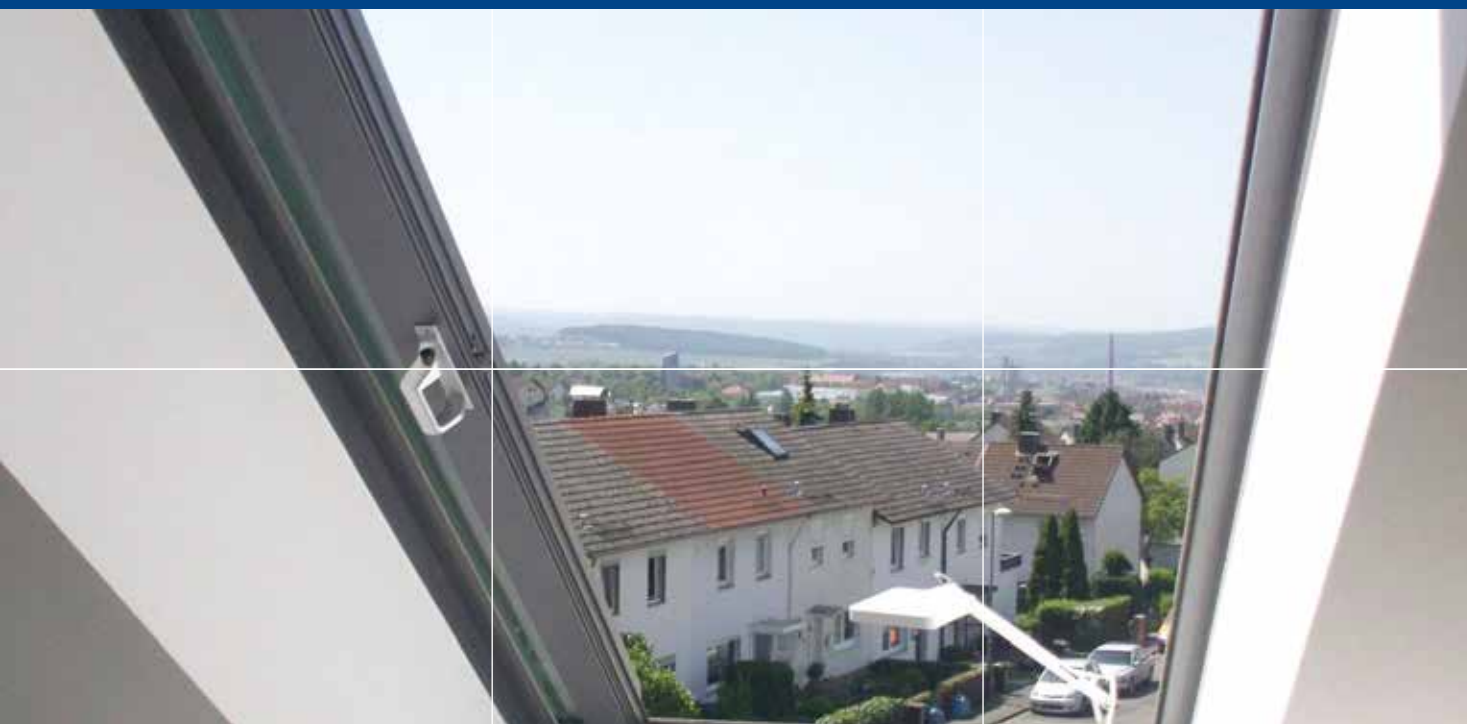

*One-wing living space roof sliding window.
Optimal view and enough daylight in your penthouse.*

- Convenient and careful operation: manual or electrical
- Opening direction to the left or to the right
- Standard colour DB703 fine structure on the outside;
  RAL 9016 white on the inside
- With roof window shutters
- Suitable for every roof covering
  (with roofing frame from roof pitch of 20 degrees)
- With energy values up to $U_w = 0,9 \text{ W/m}^2\text{K}$
- All RAL colours available
- Maximum width: 1605mm maximum height: 2560mm
- Outside sun protection
- Special sizes on request
- Safety glass, dark glass and much more

Sizes: Classic			
Height in mm	Width in mm		
	1205	1405	1605
1860	•	•	•
2060	•	•	•
2260	•	•	•
2560	•	•	•

Special sizes on request