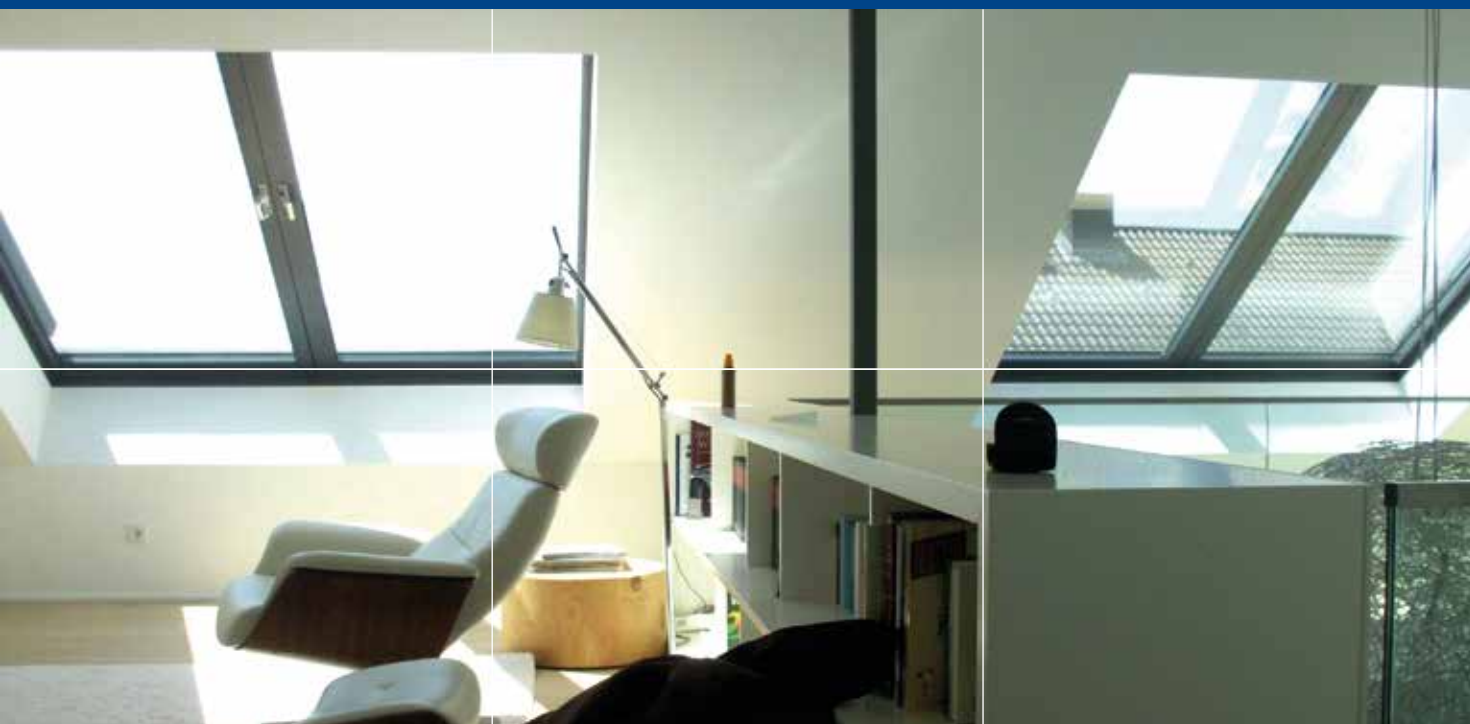

Maximum opening, rooms flooded with light.
Quality of life on your top floor.

Sizes: Premium									
Height in mm	Width in mm								
	1460	1660	1860	2060	2260	2460	2660	2860	3060
1860	•	•	•	•	•	•	•	•	•
2060	•	•	•	•	•	•	•	•	•
2260	•	•	•	•	•	•	•	•	•
2560	•	•	•	•	•	•	•	•	•

Special sizes on request