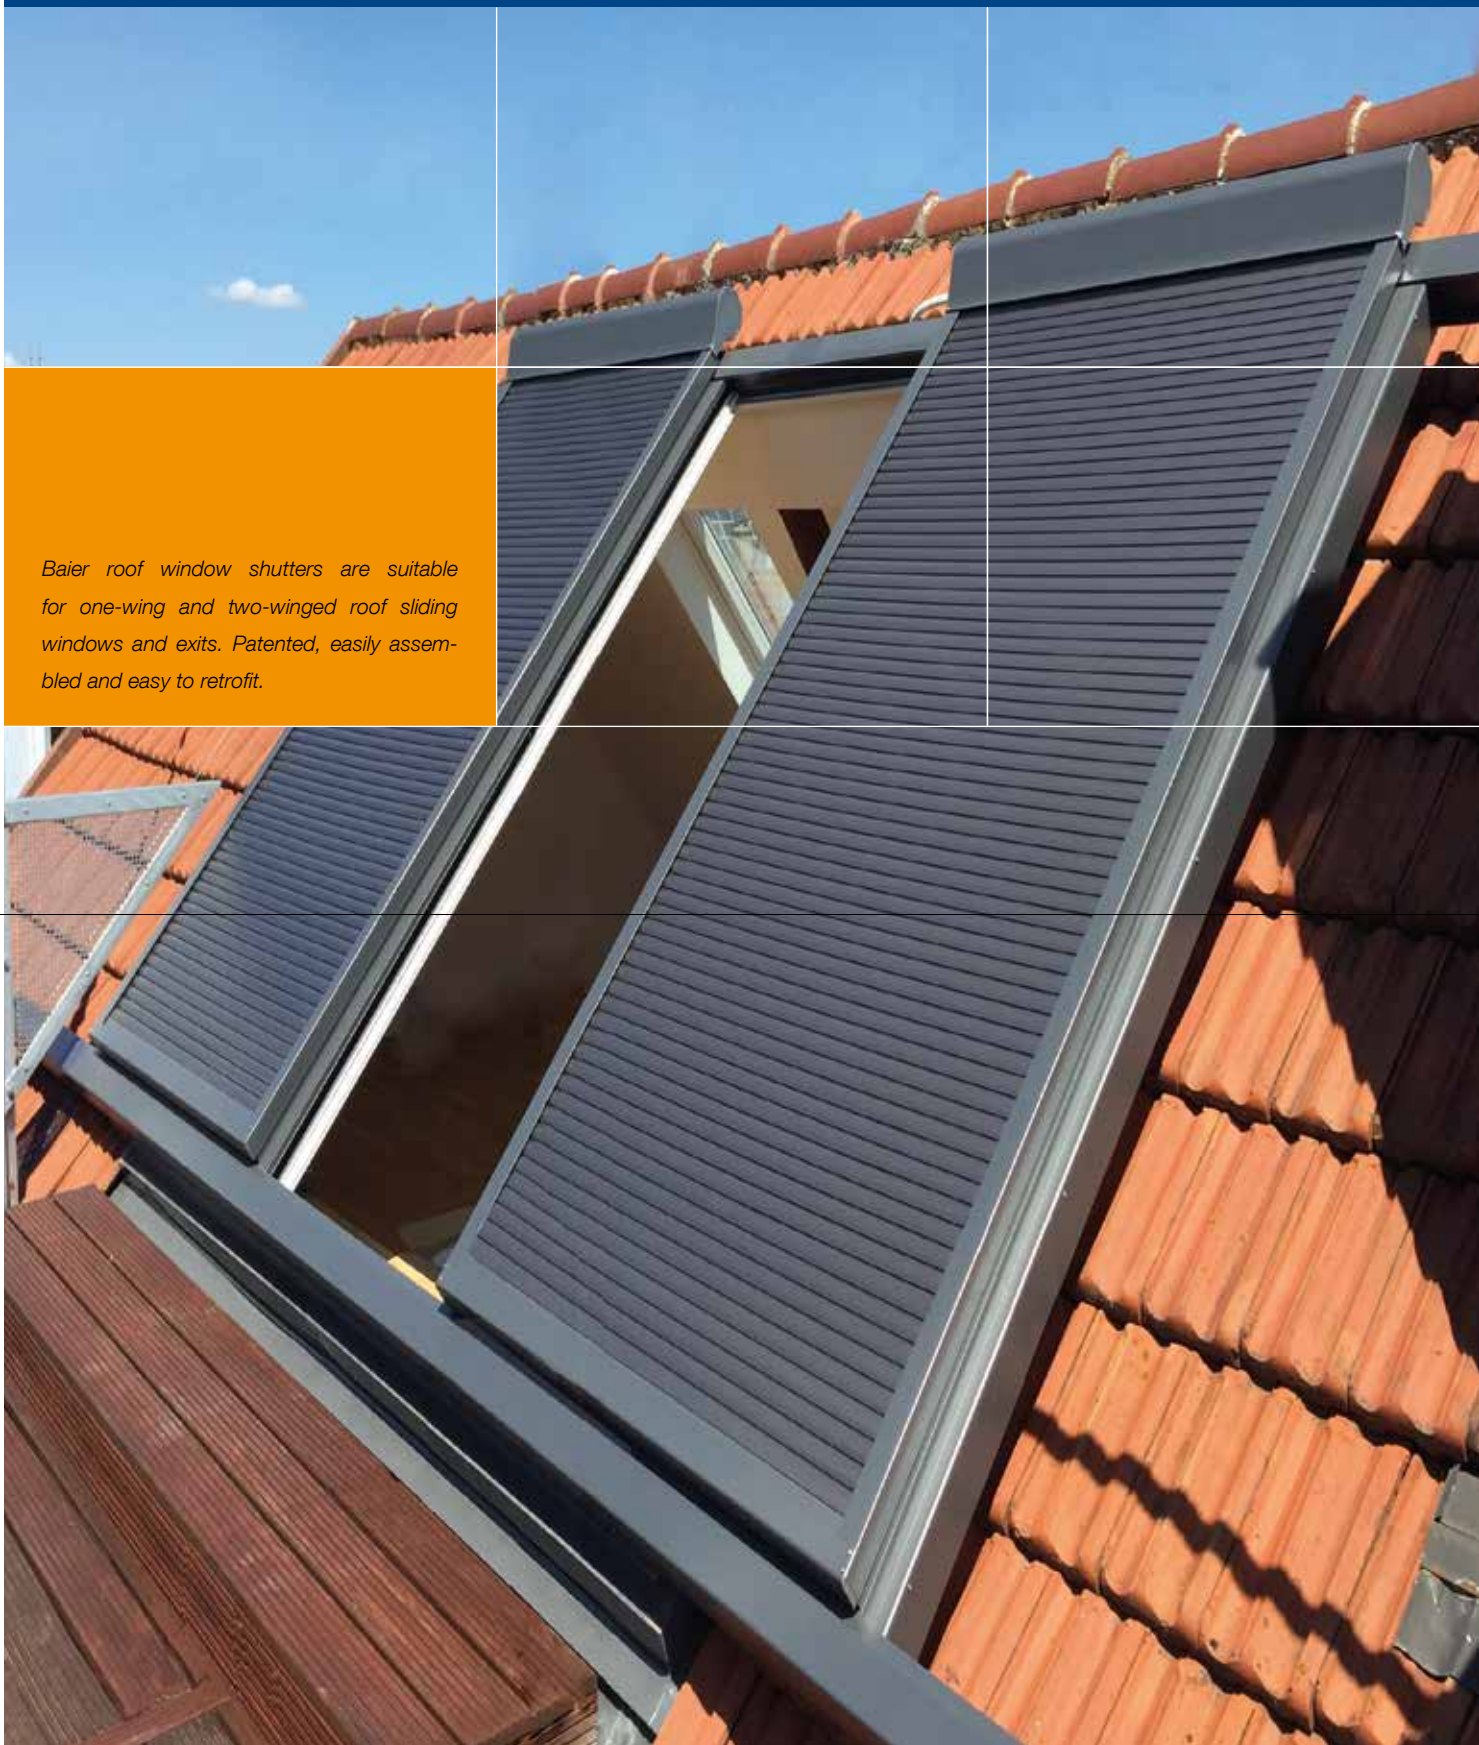

ROOF WINDOW SHUTTERS – SUN PROTECTION AND PRIVACY SCREEN

Baier means movement. – Just in time

Baier roof window shutters are suitable for one-wing and two-winged roof sliding windows and exits. Patented, easily assembled and easy to retrofit.